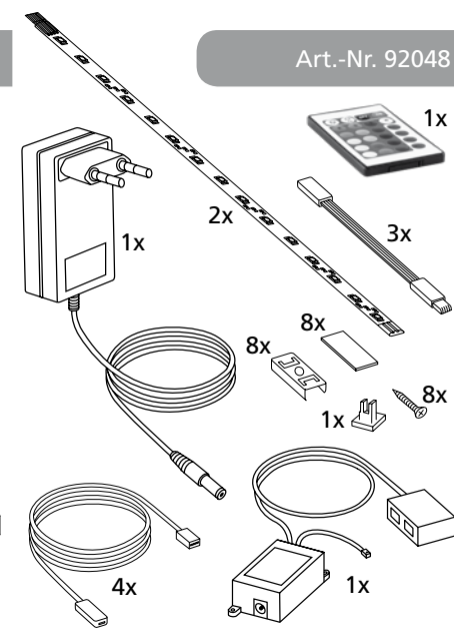

EGLO LEDSTRIPES

SYSTEM

Art.-Nr. 92046, 92048

EGLO Leuchten GmbH,
Heiligkreuz 22, 6136 Pill,
Austria
Made in China
www.eglo.com