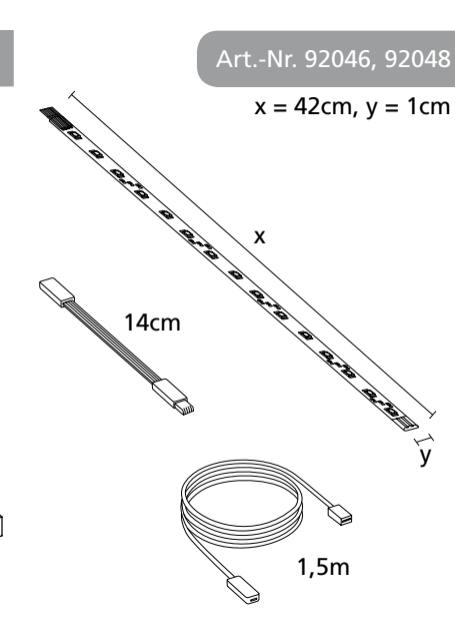

EGLO LEDSTRIPES

SYSTEM

Art.-Nr. 92046, 92048

EGLO Leuchten GmbH,
Heiligkreuz 22, 6136 Pill,
Austria
Made in China
www.eglo.com