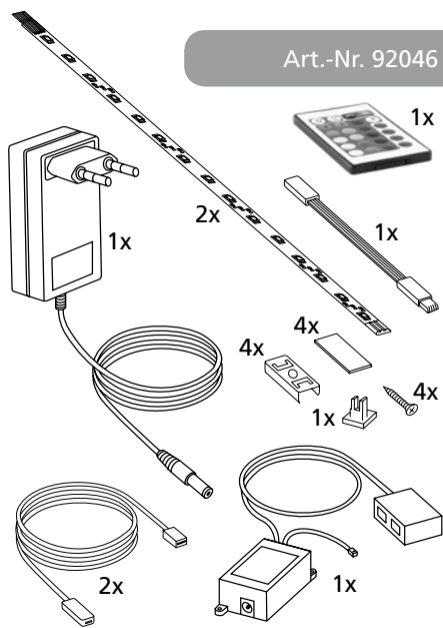

EGLO LEDSTRIPES

SYSTEM

Art.-Nr. 92046, 92048

EGLO Leuchten GmbH,
Heiligkreuz 22, 6136 Pill,
Austria
Made in China
www.eglo.com